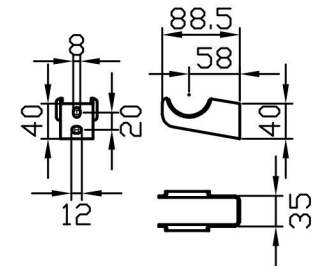

# Imperia 2 Column Horizontal 600 x 1820mm. Painted

## Technical Drawing

Unit: mm

**Eastbrook** 

Eastbrook Road, Gloucester GL4 3DB

Technical Helpline : 01452 317890

Mon - Fri / 8am - 5pm

Email : [technical@eastbrookco.com](mailto:technical@eastbrookco.com)