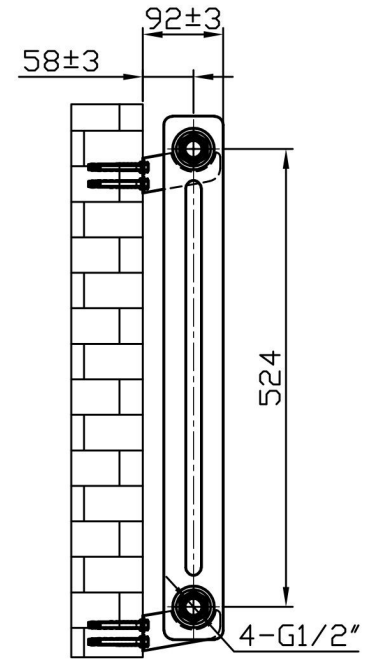

Imperia 2 Column Horizontal 600 x 1820mm. Painted

Technical Drawing

Unit: mm

Eastbrook

Eastbrook Road, Gloucester GL4 3DB

Technical Helpline : 01452 317890

Mon - Fri / 8am - 5pm

Email : technical@eastbrookco.com