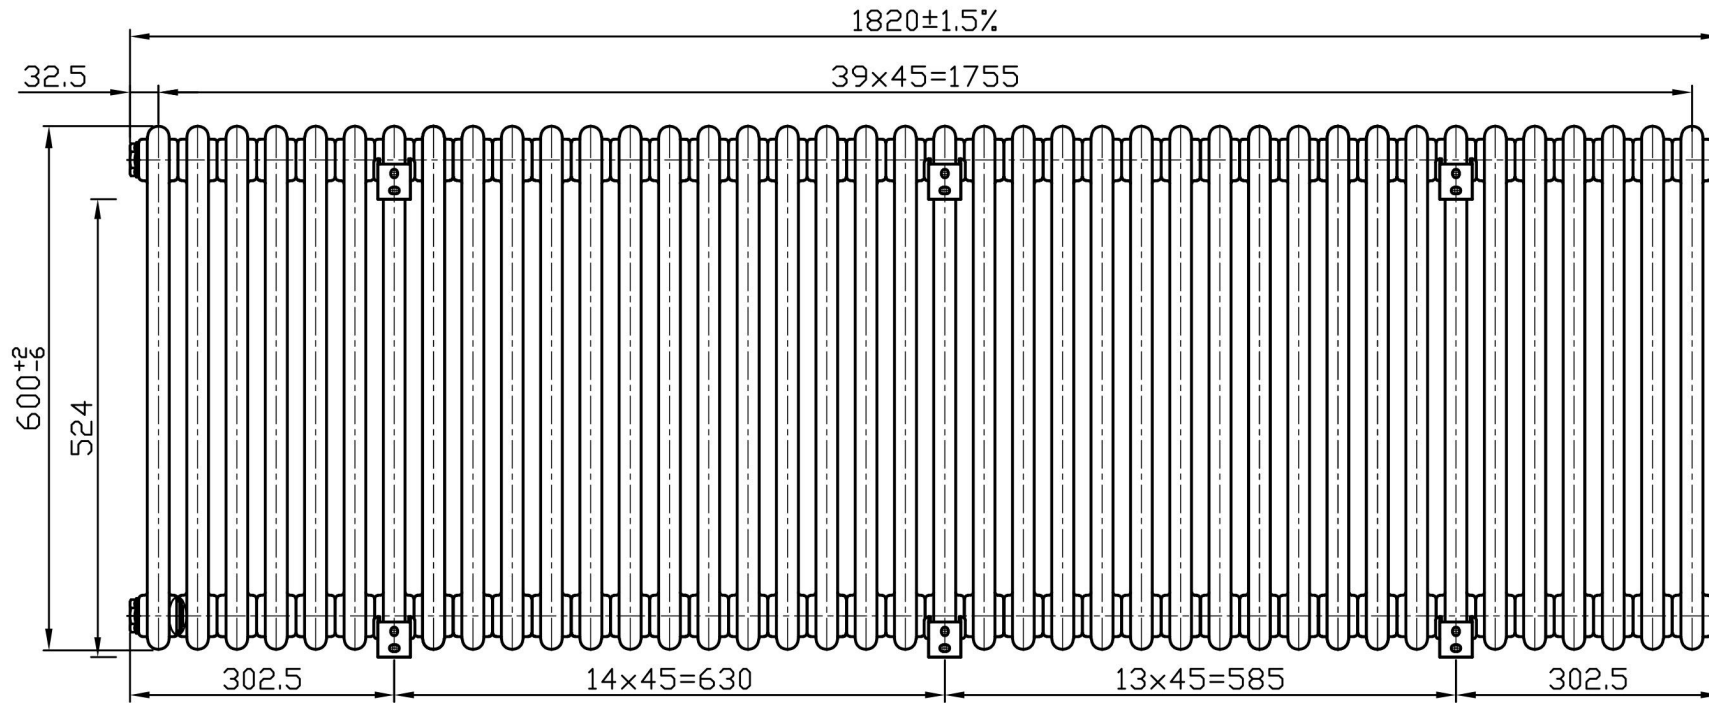

Imperia 2 Column Horizontal 600 x 1820mm. Painted

Technical Drawing

Unit: mm

Eastbrook

Eastbrook Road, Gloucester GL4 3DB

Technical Helpline : 01452 317890

Mon - Fri / 8am - 5pm

Email : technical@eastbrookco.com