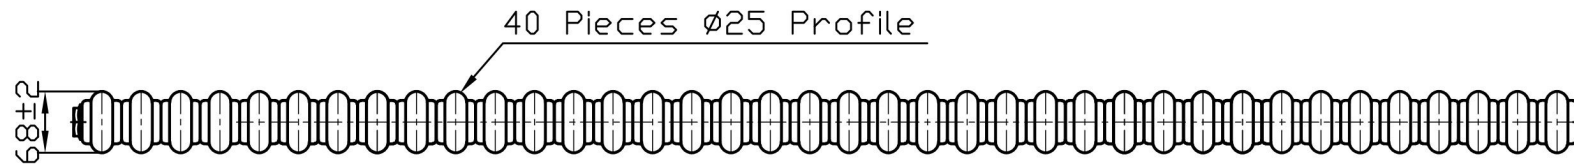

Imperia 2 Column Horizontal 600 x 1820mm. Painted

Technical Drawing

Unit: mm

Eastbrook

Eastbrook Road, Gloucester GL4 3DB

Technical Helpline : 01452 317890

Mon - Fri / 8am - 5pm

Email : technical@eastbrookco.com